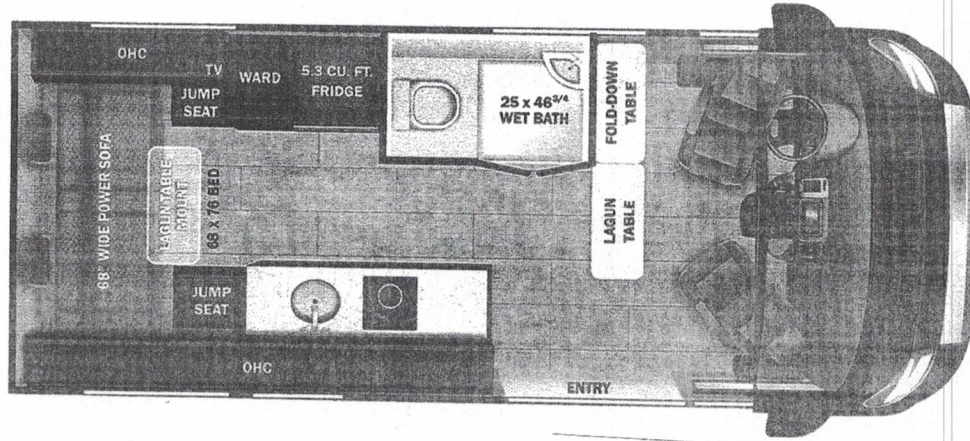

Manufacturer's Suggested Retail Price $233,550.00

TOTAL AMOUNT DOES NOT INCLUDE STATE AND LOCAL TAXES OR LICENSE FEES. THE PRICE SHOWN ABOVE MAY OR MAY NOT BE REPRESENTATIVE OF THE ACTUAL SELLING PRICE OF SIMILAR RECREATIONAL VEHICLES IN YOUR AREA.

EGP013

1FDRU8UG4PKA34194

EXPANL
ENTE
23
J22

DIMENSIONS

Exterior height:.....120.00"
Exterior width:.....82.00"

CAPACITIES

Fresh water tank (gals.):...24.00
Gray water tank (gals.):...15.75
Black water/toilet tank (gals.):.....15.50
Propane (lbs.):.....0
Propane (gals.):.....0
Water heater (gals.):.....0.00

TIRES

Tire size (front):.....205/75R16C
Tire size (mid):.....
Tire size (rear):.....205/75R16C

Some dimensions may be rounded and may vary from the actual dimensions

Weights may be estimated calculations and may vary from the actual weight - refer to the vehicle weight labels for actual weights

Floorplans, features and specifications are subject to change without notice.